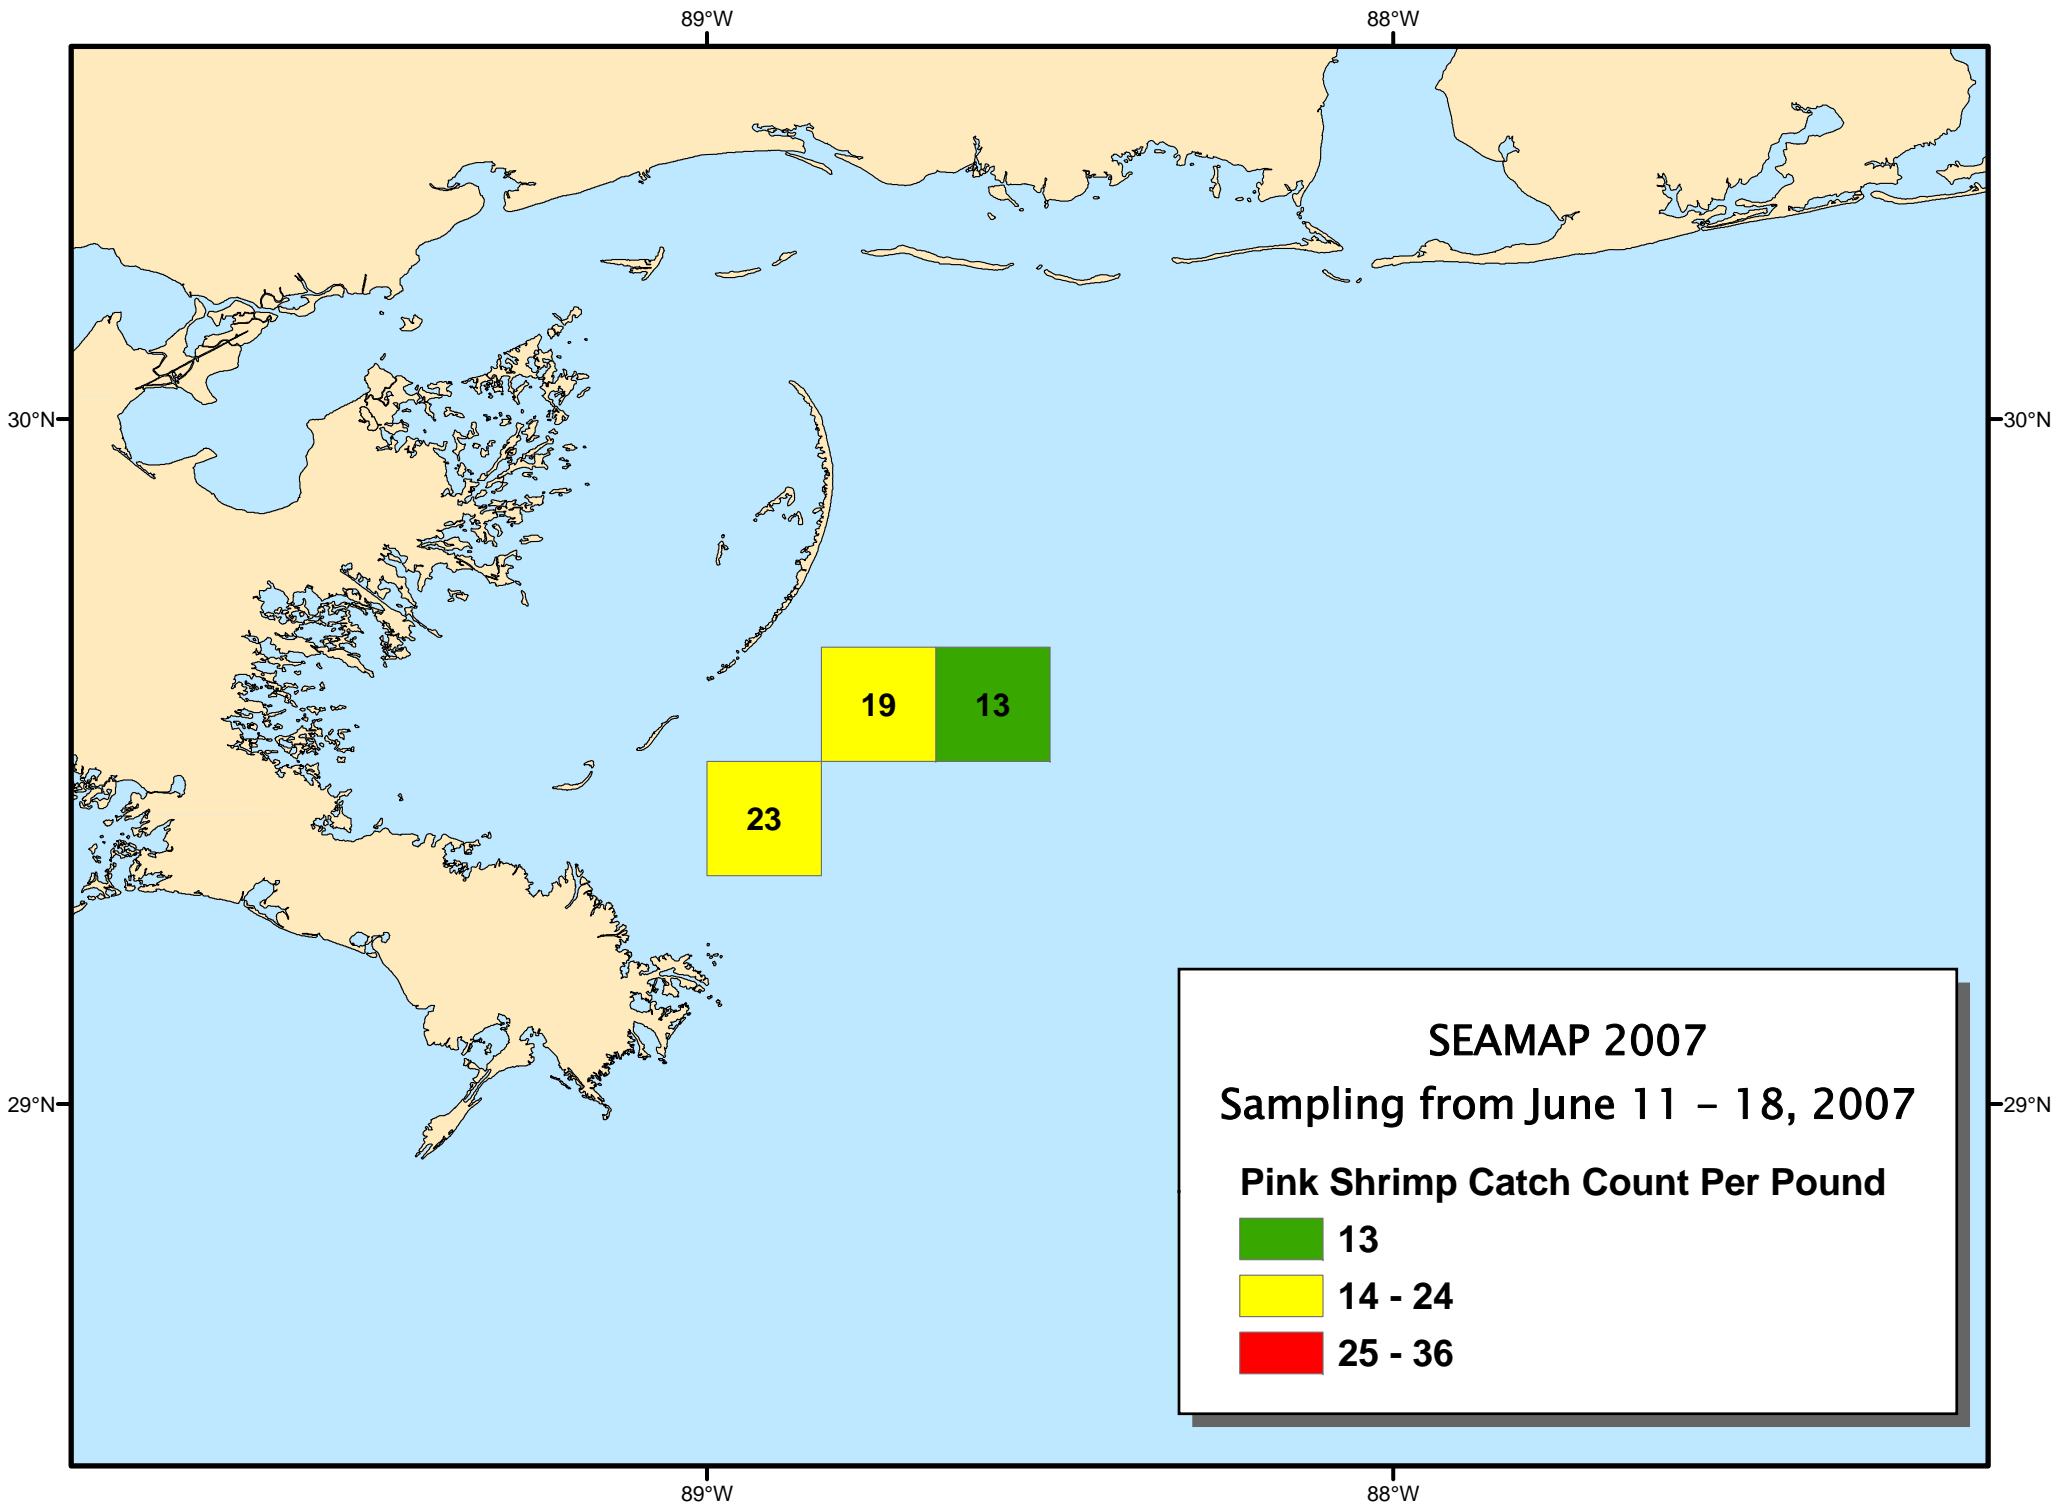

SEAMAP 2007

Sampling from June 11 - 18, 2007

Pink Shrimp Catch Pounds Per Hour

0.3 - 2.5

2.6 - 22.2

22.3 - 51.1

89°W

88°W

30°N

30°N

29°N

29°N

89°W

88°W

19

13

23

SEAMAP 2007

Sampling from June 11 - 18, 2007

Pink Shrimp Catch Count Per Pound

Green 13

Yellow 14 - 24

Red 25 - 36